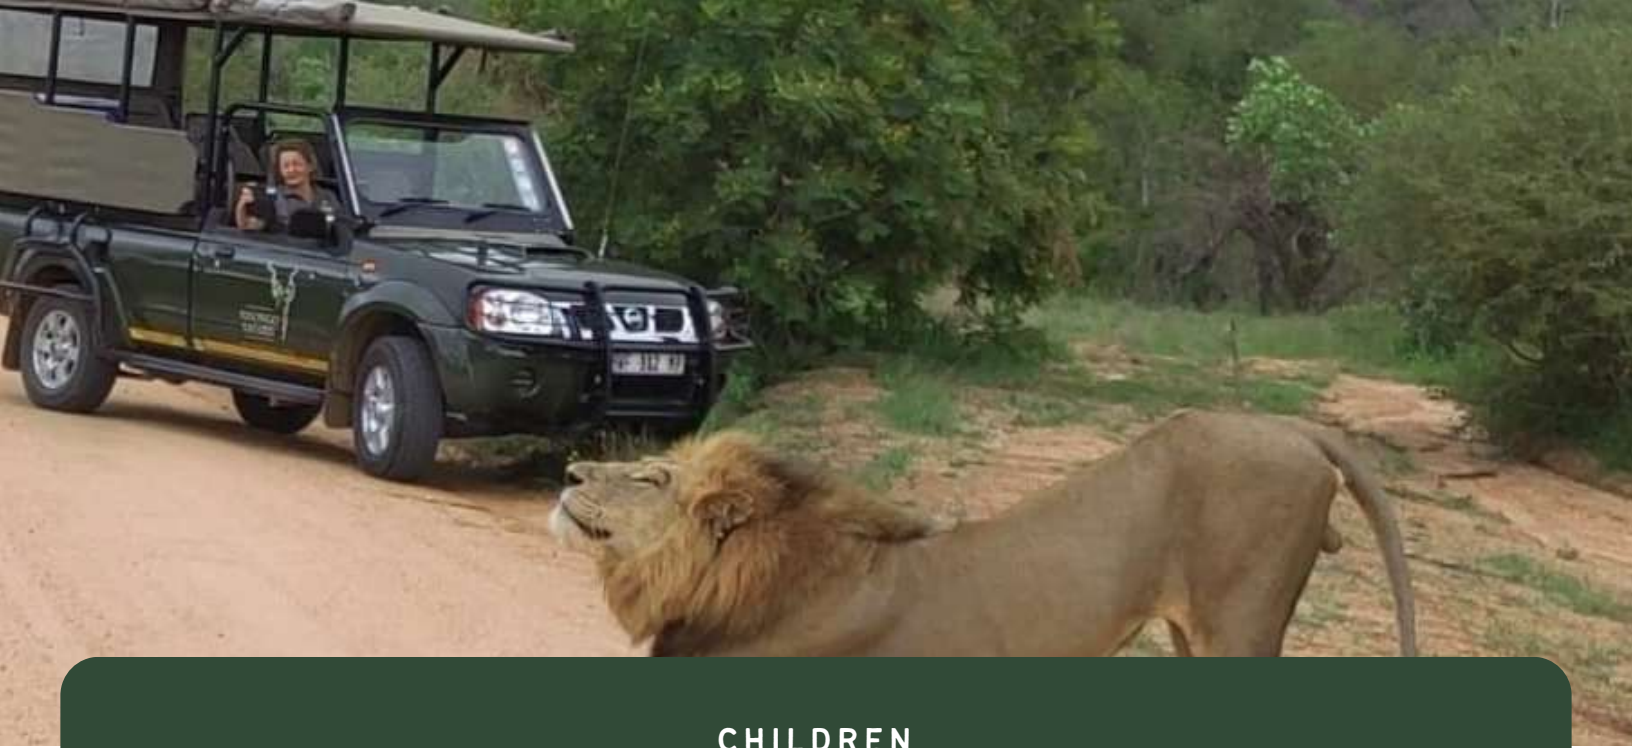

CHILDREN

Children are welcome on Game Drives however due to safety and comfort, any children under 8 years of age, you will need to organize a private safari tour for your group, with no other guests onboard. Children under 12 years pay 50% of the adult rate. Children 12 years and above pay the full adult rate.

MEALS

Meals and snacks are not included and are for your own account.