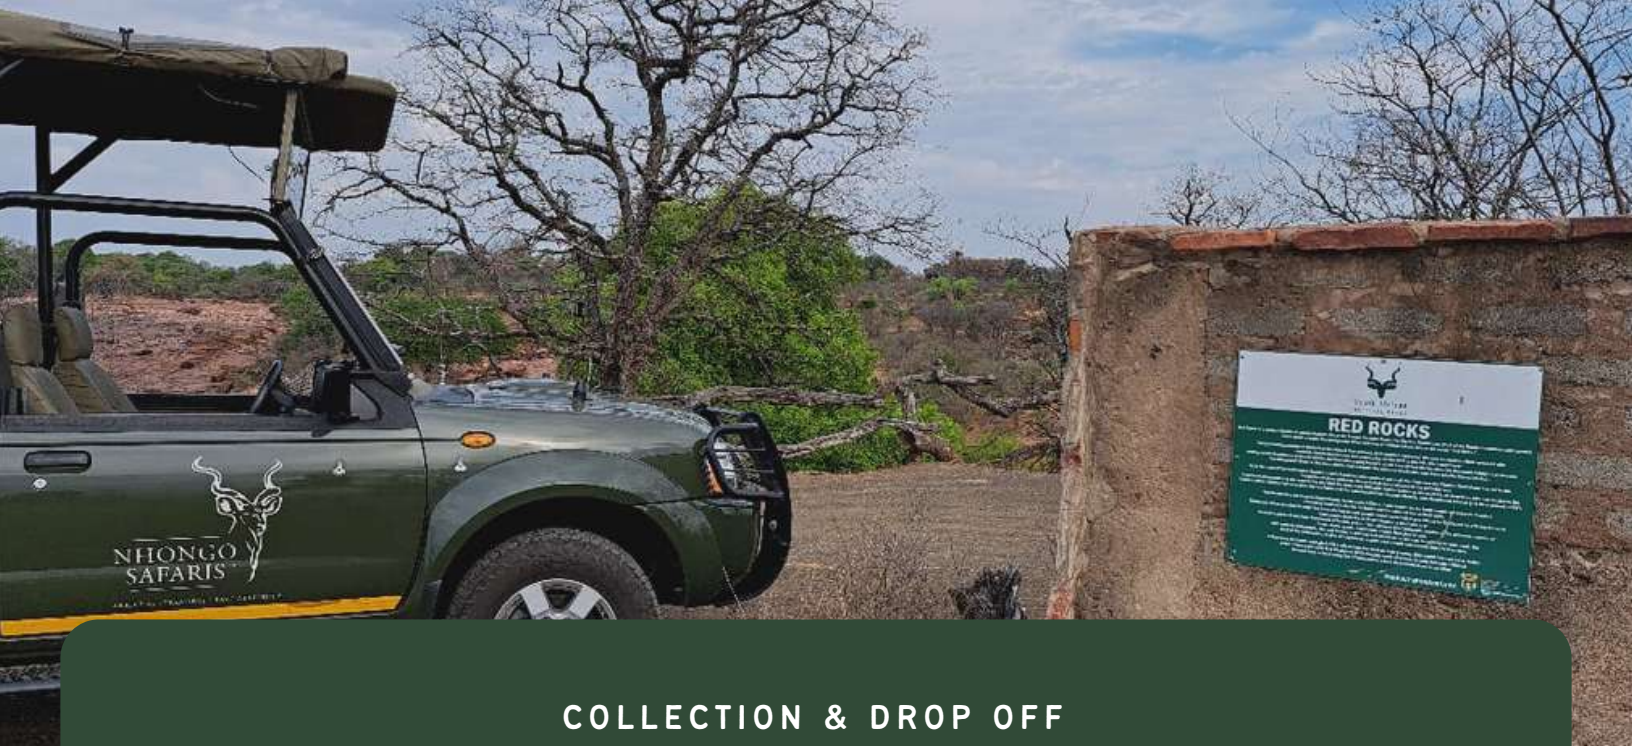

Safari

ITINERARY

AFTERNOON OPEN VEHICLE MANYELETI DAY DRIVE

Embark on an exciting Afternoon Safari in Manyeleti Game Reserve with us.

During your drive, you will be entertained by an experienced and passionate nature guide who will explain fascinating details about the wildlife you see. We provide you with blankets and ponchos as part of our inclusive service. At breakfast and lunch, food and beverages will be available for purchase at your expense.

Afternoon Game Drives depart at 14:00pm -18:00pm daily from Manyeleti Gate with a minimum of 2 guests.

COLLECTION & DROP OFF

Collection For Your Safari:

You will be picked up by your guide from Manyeleti Gate at 14h00pm for your drive.

Drop Off After Your Safari:

Our departure from Manyeleti Game Reserve takes place by 18h00pm, and we transfer you back to Manyeleti Gate.

SAFARI INCLUDES

- Professional Guide
- Game Drive
- Conservation Fees